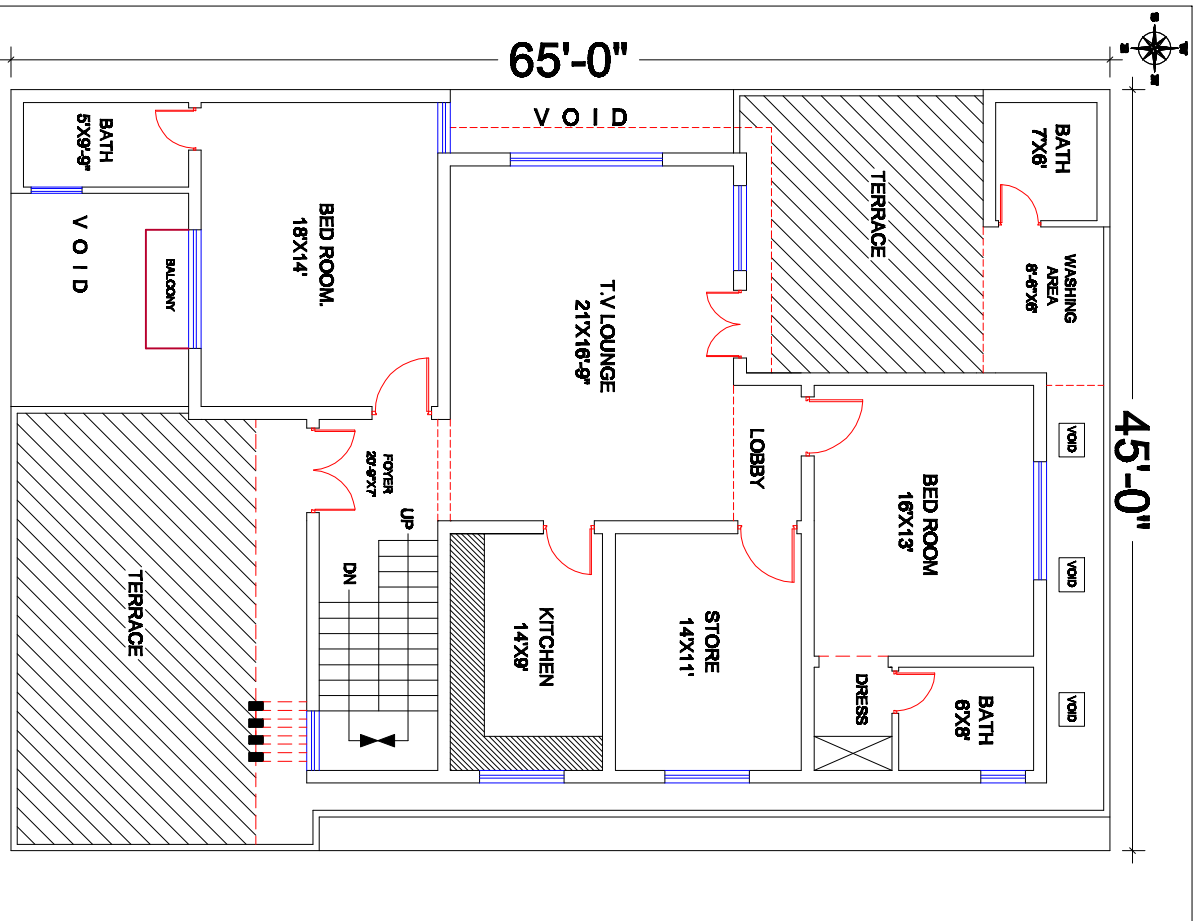

REHMAN BUILDER THANANA ROAD KOT ADDU 0333-6015094 0315-6015094

REHMAN BUILDER THANANA ROAD KOT ADDU 0333-6015094 0315-6015094